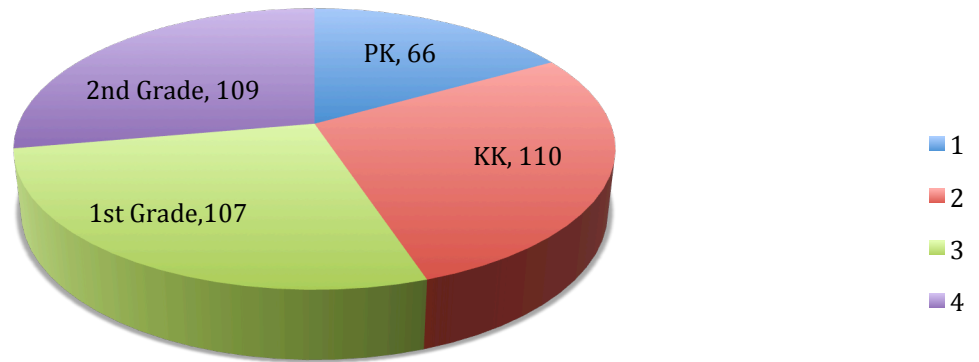

Number of Students Grades PK-2 at Nolan Elementary School

Created by : Amanda Golden

Data from the March 2013 FTE Count